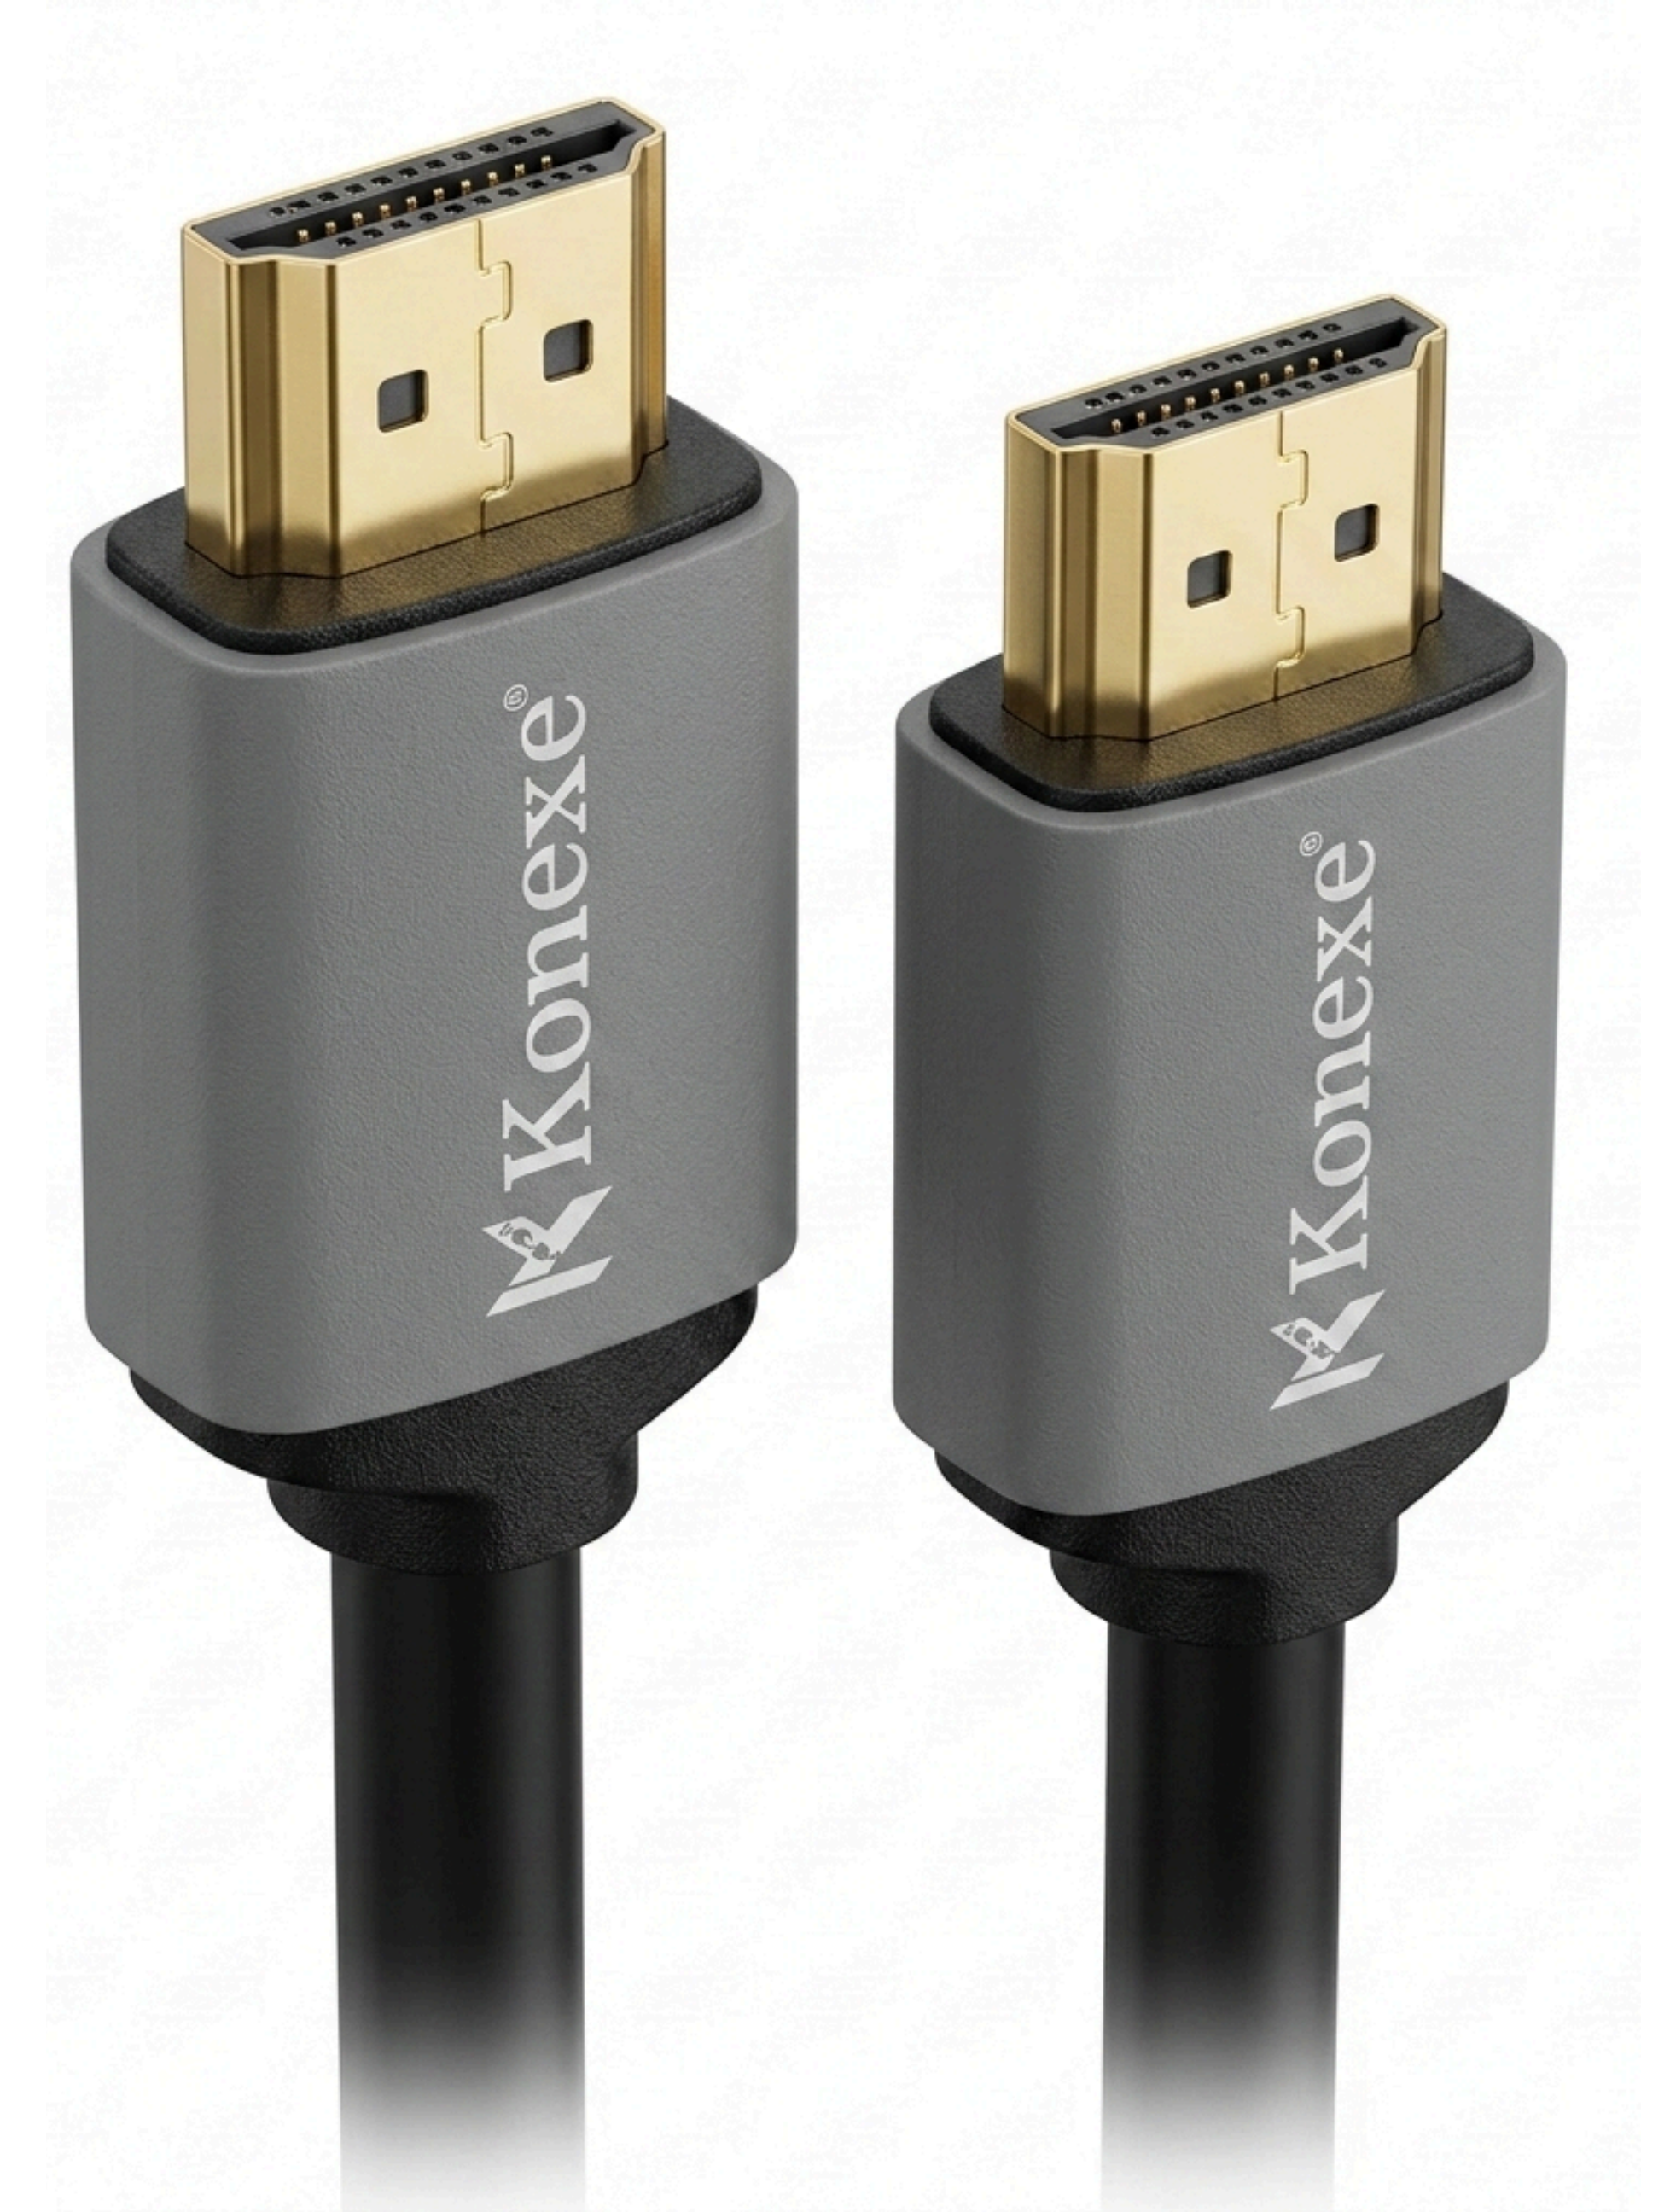

KONEXE 4K (2.0v) HDMI CABLE

KNXHD4

Konexe 2.0HDMI cables deliver highspeed, high-performance digital video and audio with impeccable impedance stability, low skew, high signal integrity, and noise immunity for up to 4K 60Hz, resolutions upto 8K, 32 audio channels & ultra wide 21:9 cinema aspect ratio.

With pro-grade heavy-duty construction, 6 Layer -shielding bonded pairs, Konexe HDMI cables are robust and reliable for the most demanding applications.

Features

- Higher video resolutions support high resolutions & faster refresh rates : 4K 60Hz
- Dynamic HDR support ensures high detail and wider colour gamuts—on a frame-by-frame basis
- Source-Based Tone Mapping (SBTM) enables PCs & gaming devices to produce optimized HDR signal
- Konexe 2.0 HDMI Cable supports 18GBPS bandwidth & Low EMI emission
- ARC (Audio Return Channel) supports advanced audio formats and highest audio quality
- Enhanced gaming features ensure smooth and seamless motion and transitions:
- Variable Refresh Rate (VRR) eliminates frame tearing for better & detailed gaming - Auto Low Latency Mode (ALLM) for lag-free viewing
- Quick Media Switching (QMS)
- Gold plated connectors keep excellent connectivity
- Oxygen-free copper with 6-Layer shielding protection